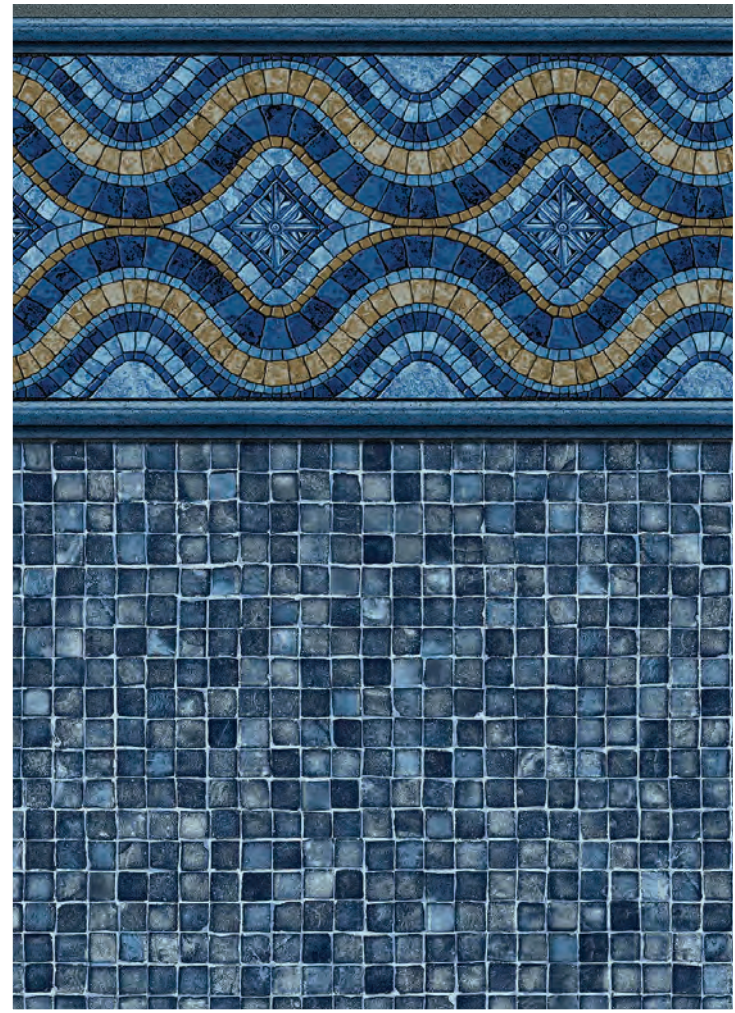

SANTE FE

with Mosaic Ocean Bottom

CHERISHED LOOP-LOC® FAVORITES

Bring a bold statement of style to any pool by evoking the charm and sophistication of Santa Fe, and pay homage to the sun gods of the Southwest.

Light Blue Base / Available in 20 & 28 mil.
Mosaic Ocean Textured Step/Bench Available
Mosaic Ocean All Over Wall Print Available