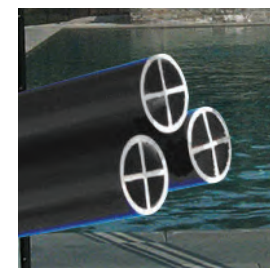

An additional layer of protection: **built for strength, built to last.**

When it comes to keeping kids safe, there is no substitute for adult supervision, but no parent can be everywhere, every minute. BABY-LOC® is a convenient, cost-effective additional layer of protection to prevent access to pools by children.

Plus, it's built strong, built to last, and can be put up or taken down in mere minutes.

Superior, poly-coated open weave mesh black fabric for high tensile strength and excellent UV stability.