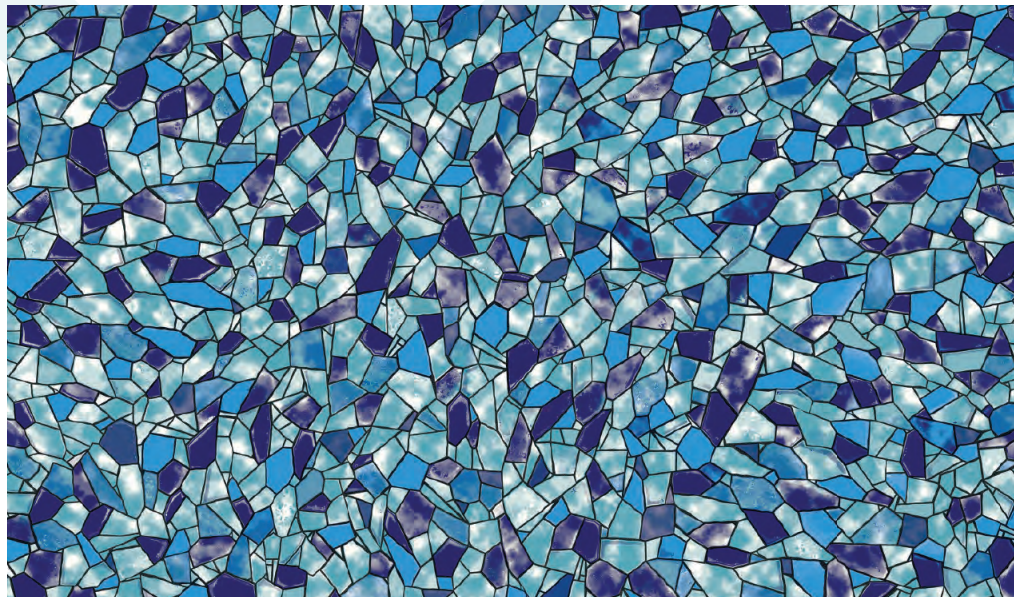

They say it takes decades to create the soft, magical, luminous look of beach glass. Why wait decades when you can enjoy it today?

White Base / Available in 20 & 28 mil.
 BeachGlass Textured Step/Bench Available