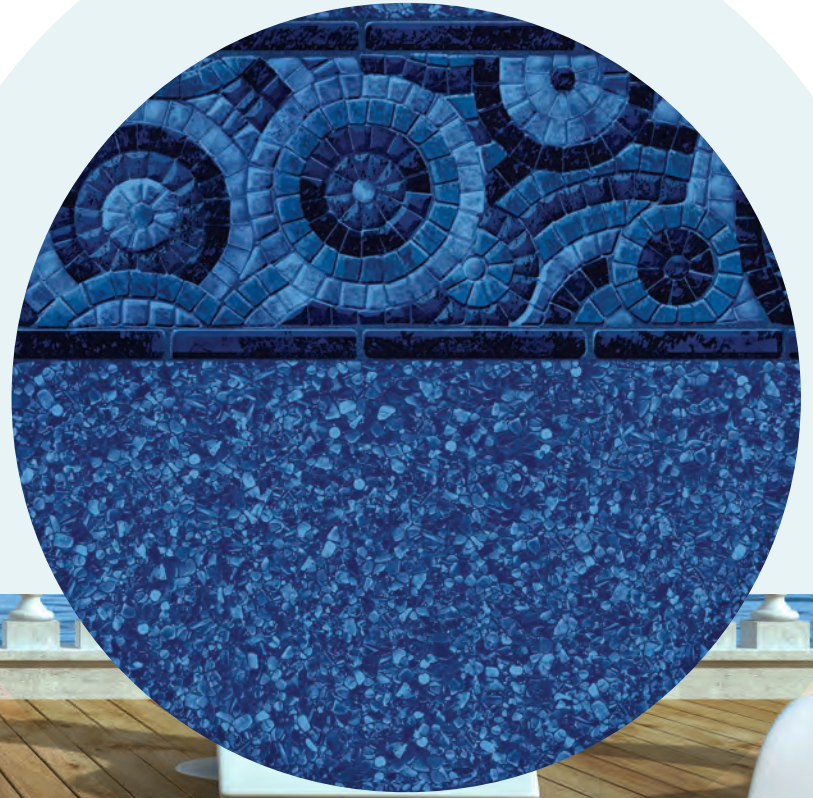

MYKONOS

with Blue Beach Pebble Bottom

ONLY FROM LOOP-LOC® - EXCLUSIVE

True to the island “jewel” of the Aegean Sea for which it's named, this stunning creation brings a beautiful deep blue to your backyard retreat.

Dark Blue Base / Available in 20 & 28 mil.
Blue Beach Pebble Textured Step/Bench Available
Blue Beach Pebble All Over Wall Print Available