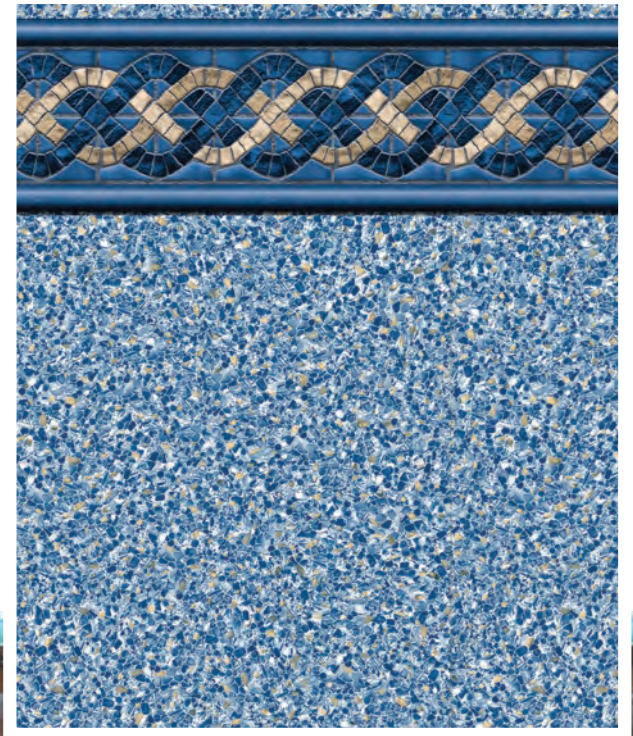

OCEAN REEF

with Marine Sparkle Bottom

CHERISHED LOOP-LOC® FAVORITES

The wondrous colors of the ocean depths are captured in all their shimmering beauty in this glistening liner design.

White Base / Available in 20 & 28 mil.

Marine Sparkle Textured Step/Bench Available

Marine Sparkle All Over Wall Print Available