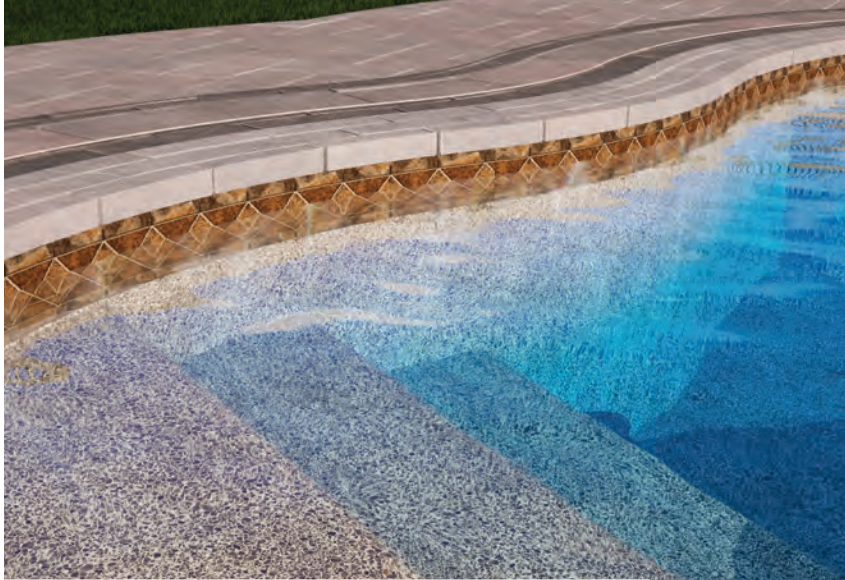

SERENITY

with Meribella Seas

CHERISHED LOOP-LOC® FAVORITES

Find peace and serenity where reflections of spiraling azure and deep indigo replenish the senses and encourage relaxation.

Indigo Blue Base / Available in 28 mil.
Meribella Seas Textured Step/Bench Available
Meribella All Over Wall Print Available