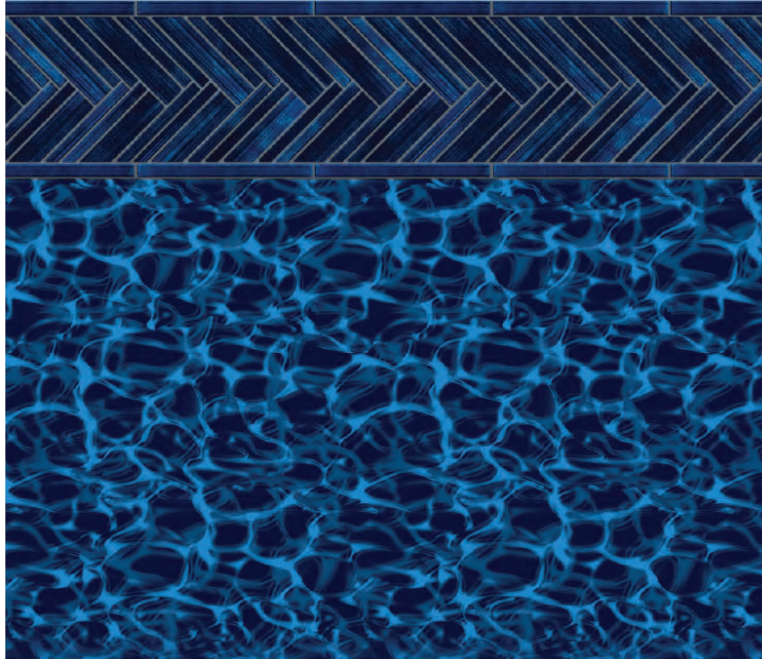

NANTUCKET ISLE

with Indigo Seas Bottom

ONLY FROM LOOP-LOC® - EXCLUSIVE

Sophisticated and rich – yet understated. This multifaceted blue chevron border pattern is quite simply the definition of “wow factor.”

HD Caribbean Base / Available in 20 & 28 mil.

Indigo Seas HD Textured Step/Bench Available

Indigo Seas Pattern Available in Backyard Accents Products.

Indigo Seas All Over Wall Print Available