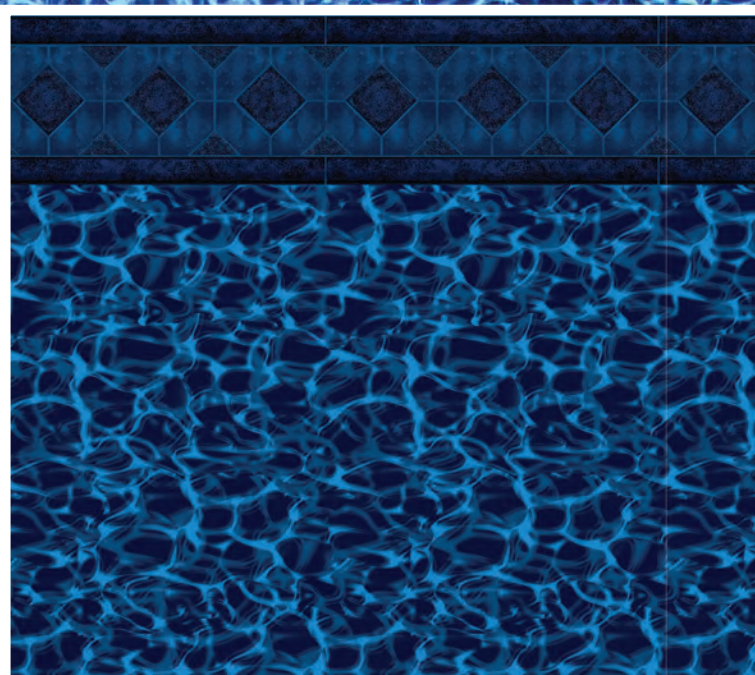

STONE HAVEN

with Indigo Seas Bottom

ONLY FROM LOOP-LOC® - EXCLUSIVE

Hexagons meet diamonds in this geometrically diverse border pattern that melds into a striking indigo illusion.

HD Caribbean Base / Available in 20 & 28 mil.
Indigo Seas HD Textured Step/Bench Available
Indigo Seas Pattern Available in Backyard Accents Products.
Indigo Seas All Over Wall Print Available