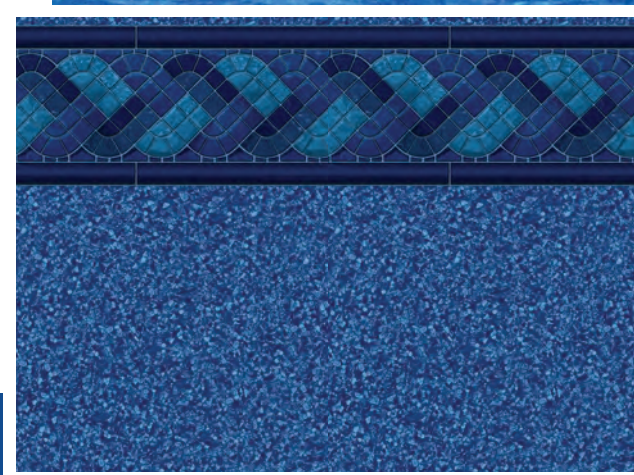

HAMPTON BLUE

with Blue Beach Pebble Bottom

CHERISHED LOOP-LOC® FAVORITES

Classically elegant, this popular design brings out your pool water's natural beauty.

*This pattern has a solid light blue selvage edge.

Dark Blue Base / Available in 20 & 28 mil.

Blue Beach Pebble Textured Step/Bench Available

Blue Beach Pebble All Over Wall Print Available

SAG HARBOR

with Blue Beach Pebble Bottom

CHERISHED LOOP-LOC® FAVORITES

The style is simple and serene... just like the Long Island destination for which it's named.

Dark Blue Base / Available in 20 & 28 mil.

Blue Beach Pebble Textured Step/Bench Available

Blue Beach Pebble All Over Wall Print Available