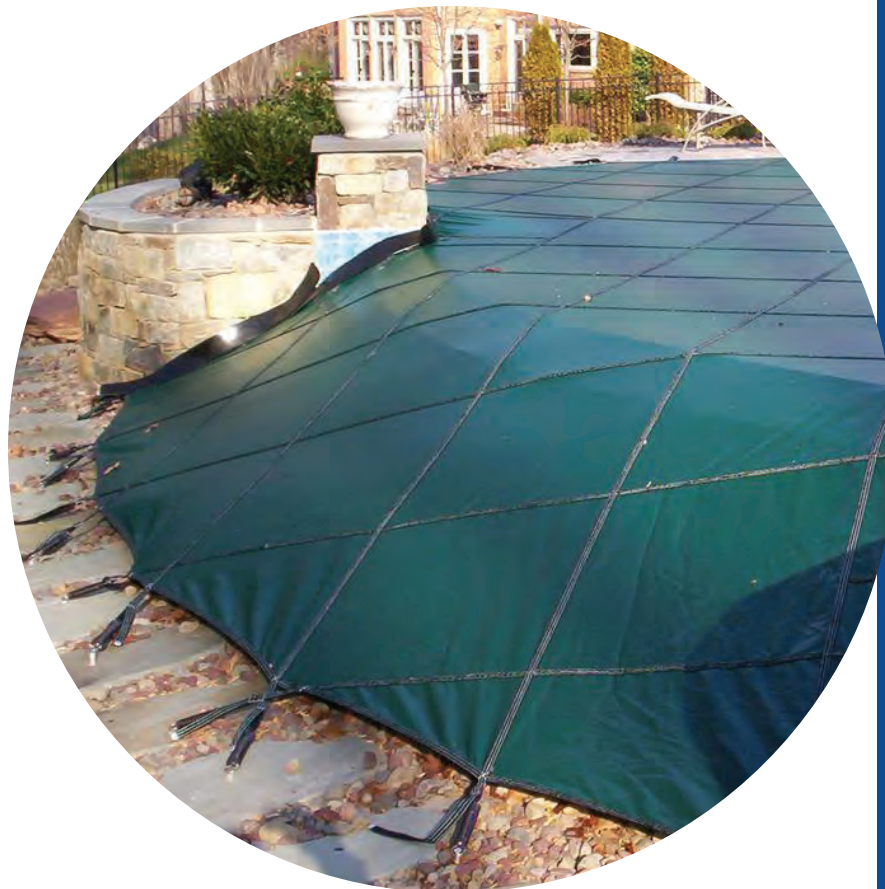

1. 6 LOOP-LOC's patented CABLE-LOC™ and GAPGUARD® Child Safety Intrusion Barriers **close the gap created when a pool includes raised obstructions** located at the cover's edge.
2. 7 The **polyester bonded thread** used in our covers is 30% stronger in thread size and produces a higher margin of safety in all seams (compared to our competitors).
3. 8 Double-perimeter webbing and double thick straps give our covers an **incredibly high break strength**.
4. 9 For superior weight-bearing capacity, we use extremely high-strength, **non-corrosive 302/304 grade stainless steel springs**.
5. 10 **Unique brass anchors recess flush** with the deck when the cover is removed.
6. 11 To ensure that **not a single stitch is missed**, we sew the webbing to the cover using contrasting white thread, instead of black.