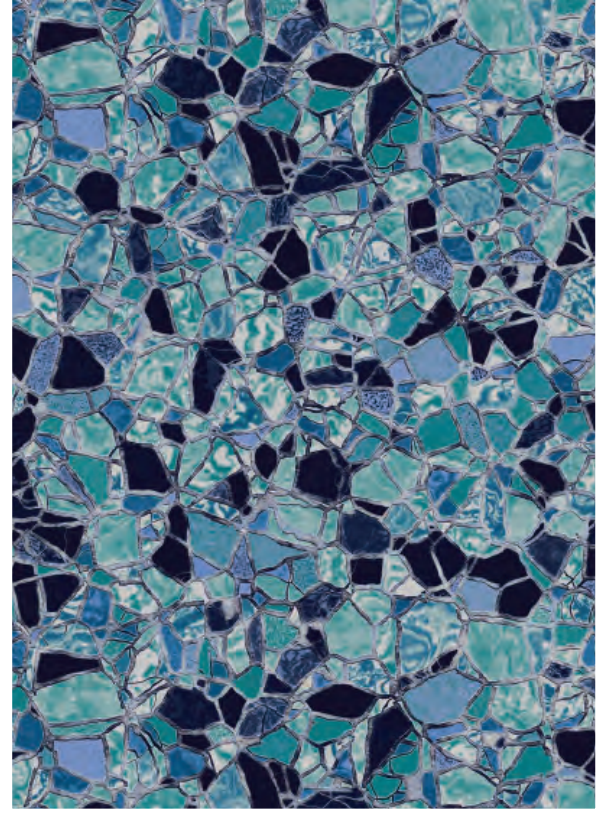

CAMINO LAGOON

PEARLESENCE®

LOOP-LOC® EXCLUSIVE LUXURY LINER

An extraordinary collage of blue and teal abstract designs truly makes this PearlEssence® selection unique, as it offers an aura that is simultaneously intriguing and meditative.

Light Gray Base / Available in 28 mil.
Camino Lagoon Textured Step/Bench Available