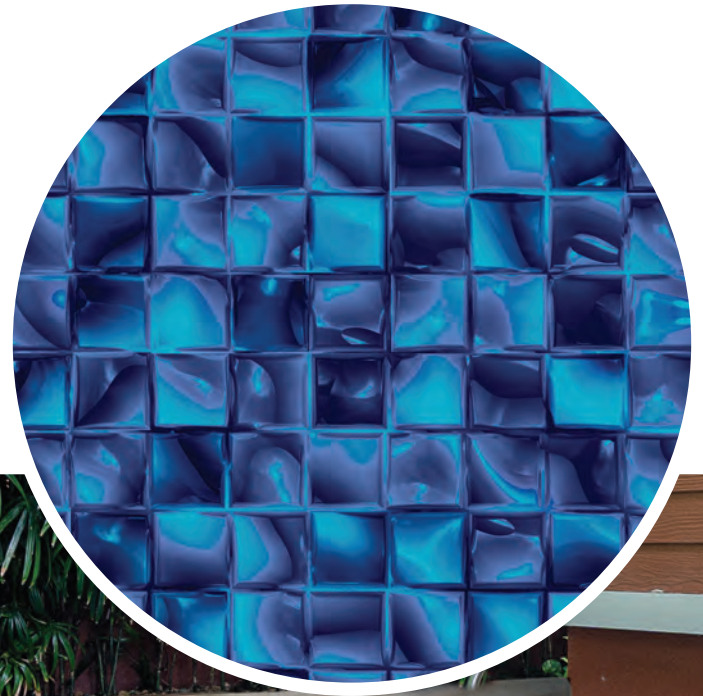

CARIBBEAN TEAL

CHERISHED LOOP-LOC® FAVORITES

Immerse yourself in the signature color of peaceful and serene seas. Give a teal Caribbean feel to any pool. Squares are 2"x 2".

Electric Teal Base / Available in 20 & 28 mil.
Caribbean Teal Textured Step/Bench Available