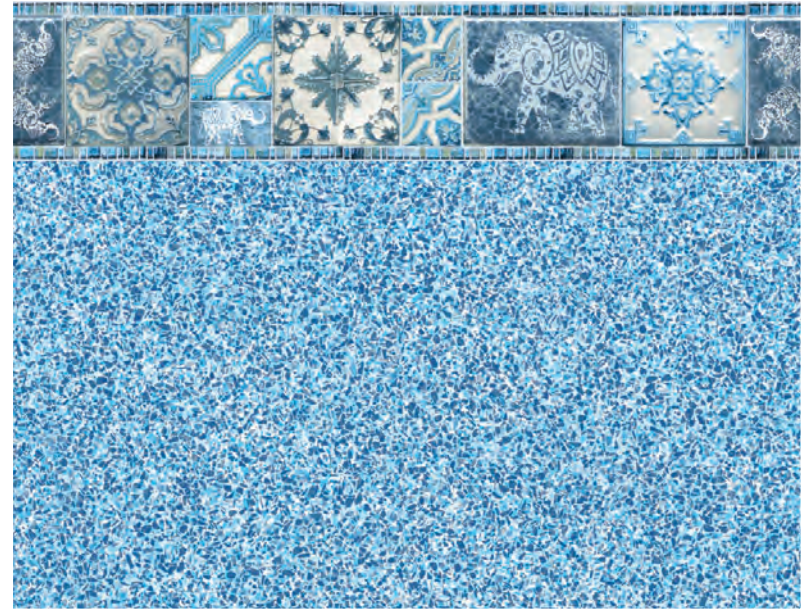

MANDALA

with Lapis Quartz Bottom

ONLY FROM LOOP-LOC® - EXCLUSIVE

Symbolizing the infinite and never-ending through stunning mandalas — and with the wisdom and strength of the elephant — our Mandala design captures a mosaic of spiritual grace that's peerless and incomparable.

White Base / Available in 28 mil.

Lapis Quartz Textured Step/Bench Available

Lapis Quartz All Over Wall Print Available