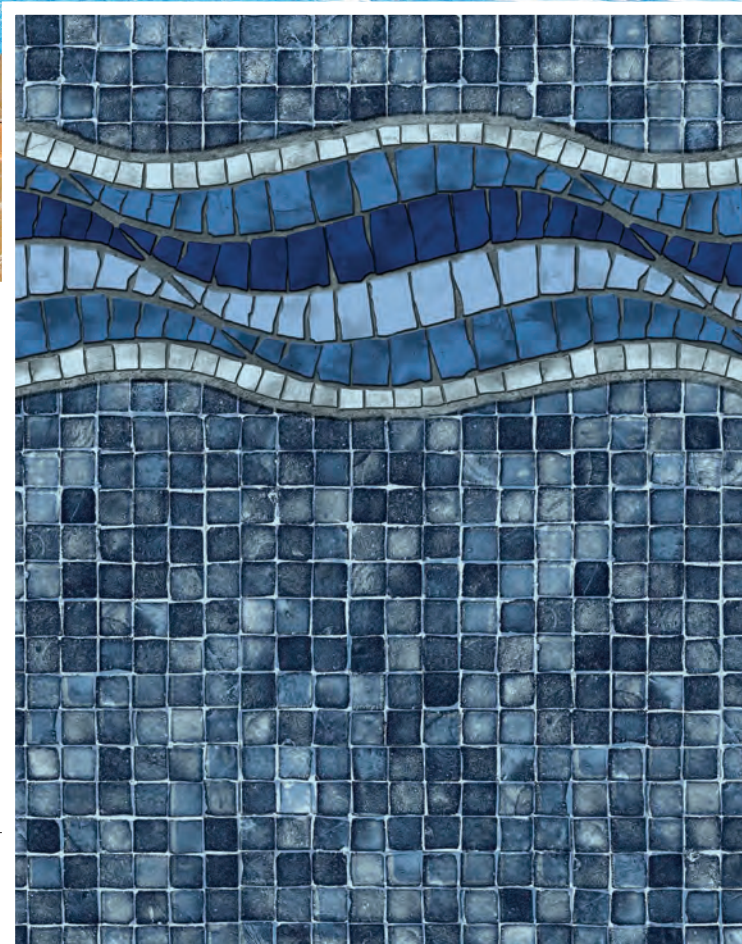

BALI

with Mosaic Ocean Bottom

CHERISHED LOOP-LOC® FAVORITES

An island paradise of pristine beaches, refreshing ocean breezes and cascading waters are brought to life in your backyard.

Light Blue Base / Available in 20 & 28 mil.
Mosaic Ocean Textured Step/Bench Available
Mosaic Ocean All Over Wall Print Available