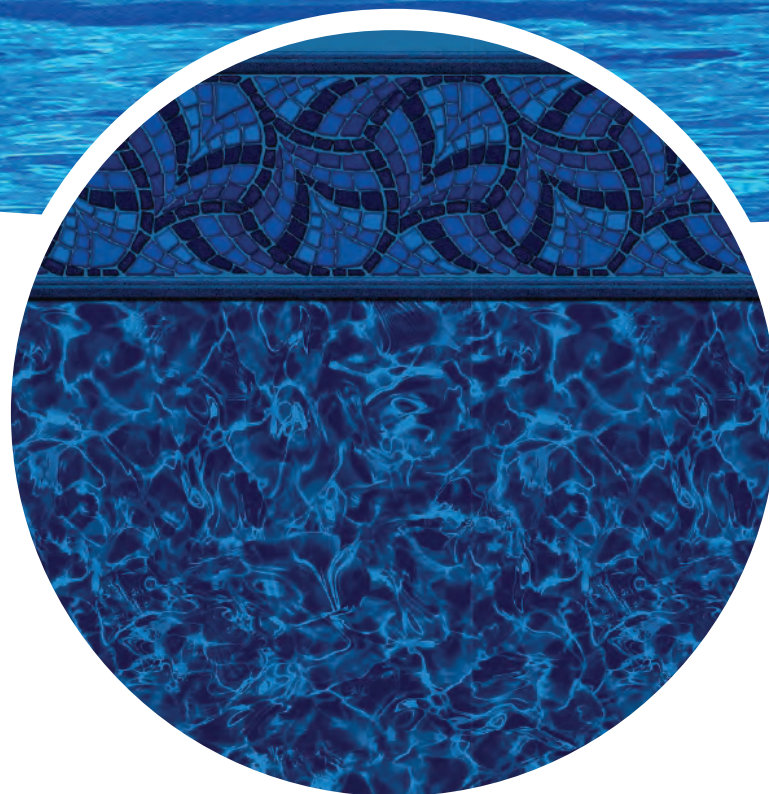

ETERNITY

with Meribella Seas

CHERISHED LOOP-LOC® FAVORITES

Float away in a dreamy ocean of deep cobalt and swirling cerulean blues where eternity meets timelessness.

Indigo Blue Base / Available in 20 & 28 mil.
Meribella Seas Textured Step/Bench Available
Meribella All Over Wall Print Available

SERENITY

with Meribella Seas

CHERISHED LOOP-LOC® FAVORITES

Find peace and serenity where reflections of spiraling azure and deep indigo replenish the senses and encourage relaxation.

Indigo Blue Base / Available in 28 mil.
Meribella Seas Textured Step/Bench Available
Meribella All Over Wall Print Available