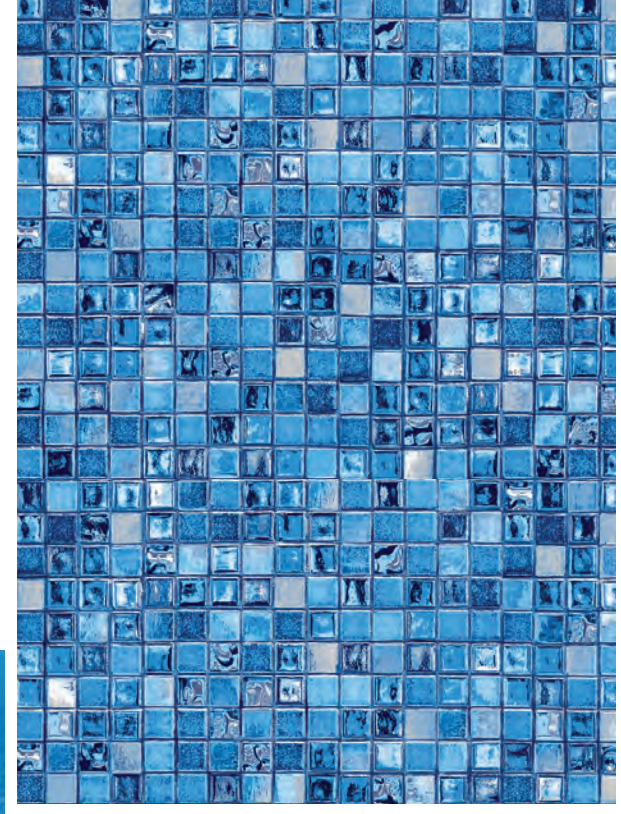

OCEANIA

PEARLESSENCE®
LOOP-LOC® EXCLUSIVE LUXURY LINER

The jeweled tones of our light-refracting PearlEssence® tile pattern bring an added luster and a spa-like quality to your indulgent oasis.

White Base / Available in 20 & 28 mil.
Oceania Textured Step/Bench Available