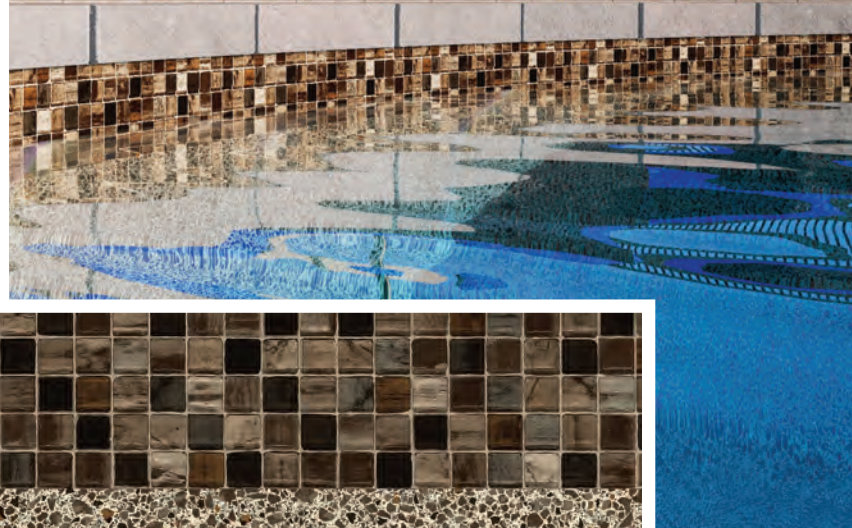

ETERNITY

with Meribella Seas

CHERISHED LOOP-LOC® FAVORITES

Float away in a dreamy ocean of deep cobalt and swirling cerulean blues where eternity meets timelessness.

Indigo Blue Base / Available in 20 & 28 mil.
Meribella Seas Textured Step/Bench Available
Meribella All Over Wall Print Available

SERENITY

with Meribella Seas

CHERISHED LOOP-LOC® FAVORITES

Find peace and serenity where reflections of spiraling azure and deep indigo replenish the senses and encourage relaxation.

Indigo Blue Base / Available in 28 mil.
Meribella Seas Textured Step/Bench Available
Meribella All Over Wall Print Available

CAMBRIDGE

with Desert Sand

ONLY FROM LOOP-LOC® - EXCLUSIVE

With the elegance of an ageless design, our Cambridge pattern is reminiscent of the English countryside, with the natural earth tone colors denoting resilience and steadiness.