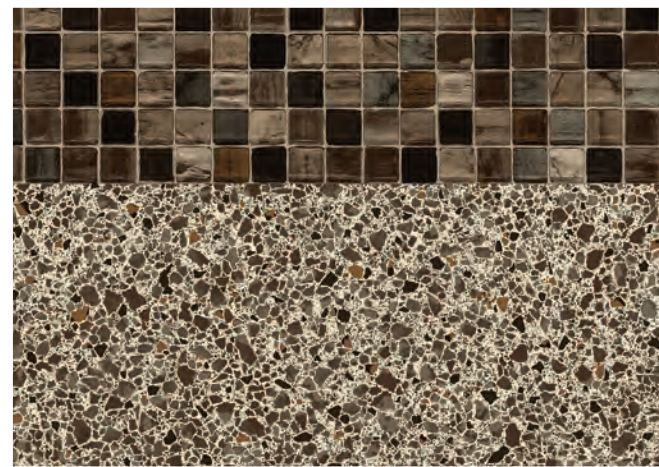

ETERNITY

with Meribella Seas

CHERISHED LOOP-LOC® FAVORITES

Float away in a dreamy ocean of deep cobalt and swirling cerulean blues where eternity meets timelessness.

Indigo Blue Base / Available in 20 & 28 mil.
Meribella Seas Textured Step/Bench Available
Meribella All Over Wall Print Available

SERENITY

with Meribella Seas

CHERISHED LOOP-LOC® FAVORITES

Find peace and serenity where reflections of spiraling azure and deep indigo replenish the senses and encourage relaxation.

Indigo Blue Base / Available in 28 mil.
Meribella Seas Textured Step/Bench Available
Meribella All Over Wall Print Available

CAMBRIDGE

with Desert Sand

ONLY FROM LOOP-LOC® - EXCLUSIVE

With the elegance of an ageless design, our Cambridge pattern is reminiscent of the English countryside, with the natural earth tone colors denoting resilience and steadiness.