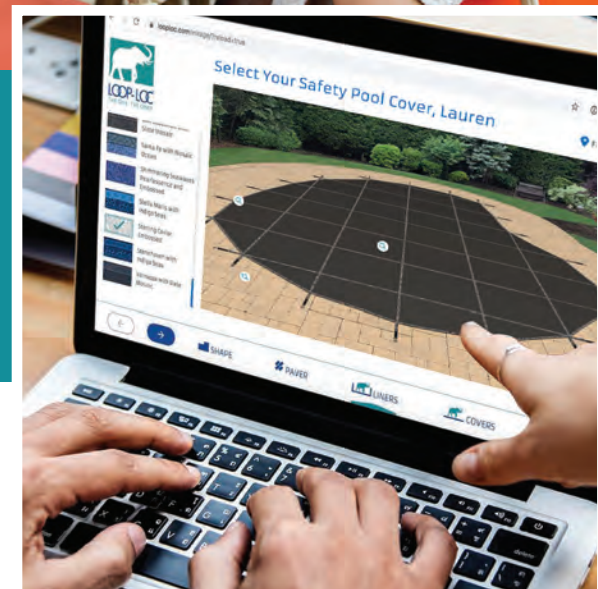

*Neon Green is only available as a float cover. All the other patterns are available as Pool & Beach Towels and Outdoor Pillow Covers.

Meet Mirage®

Visualize the pool of your dreams!

Now you can see how any LOOP-LOC luxury liner or pool cover will look on your pool with our new online pool visualizer.

Choose your pool shape, paver color, liner pattern, or cover color. Try as many variations as you like to bring the pool of your dreams to life. You can even share the final product on social media.

Scan the QR Code to start visualizing your dream backyard today!