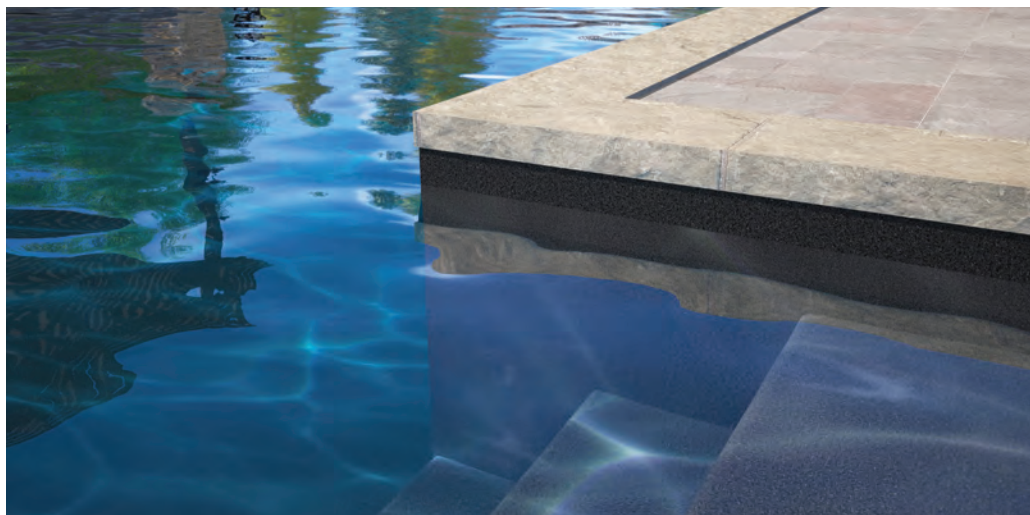

GRANITE GRAY

GUNITE LINER SERIES

Dark Gray Base / Available in 28 mil.
Granite Gray Textured Step/Bench Available